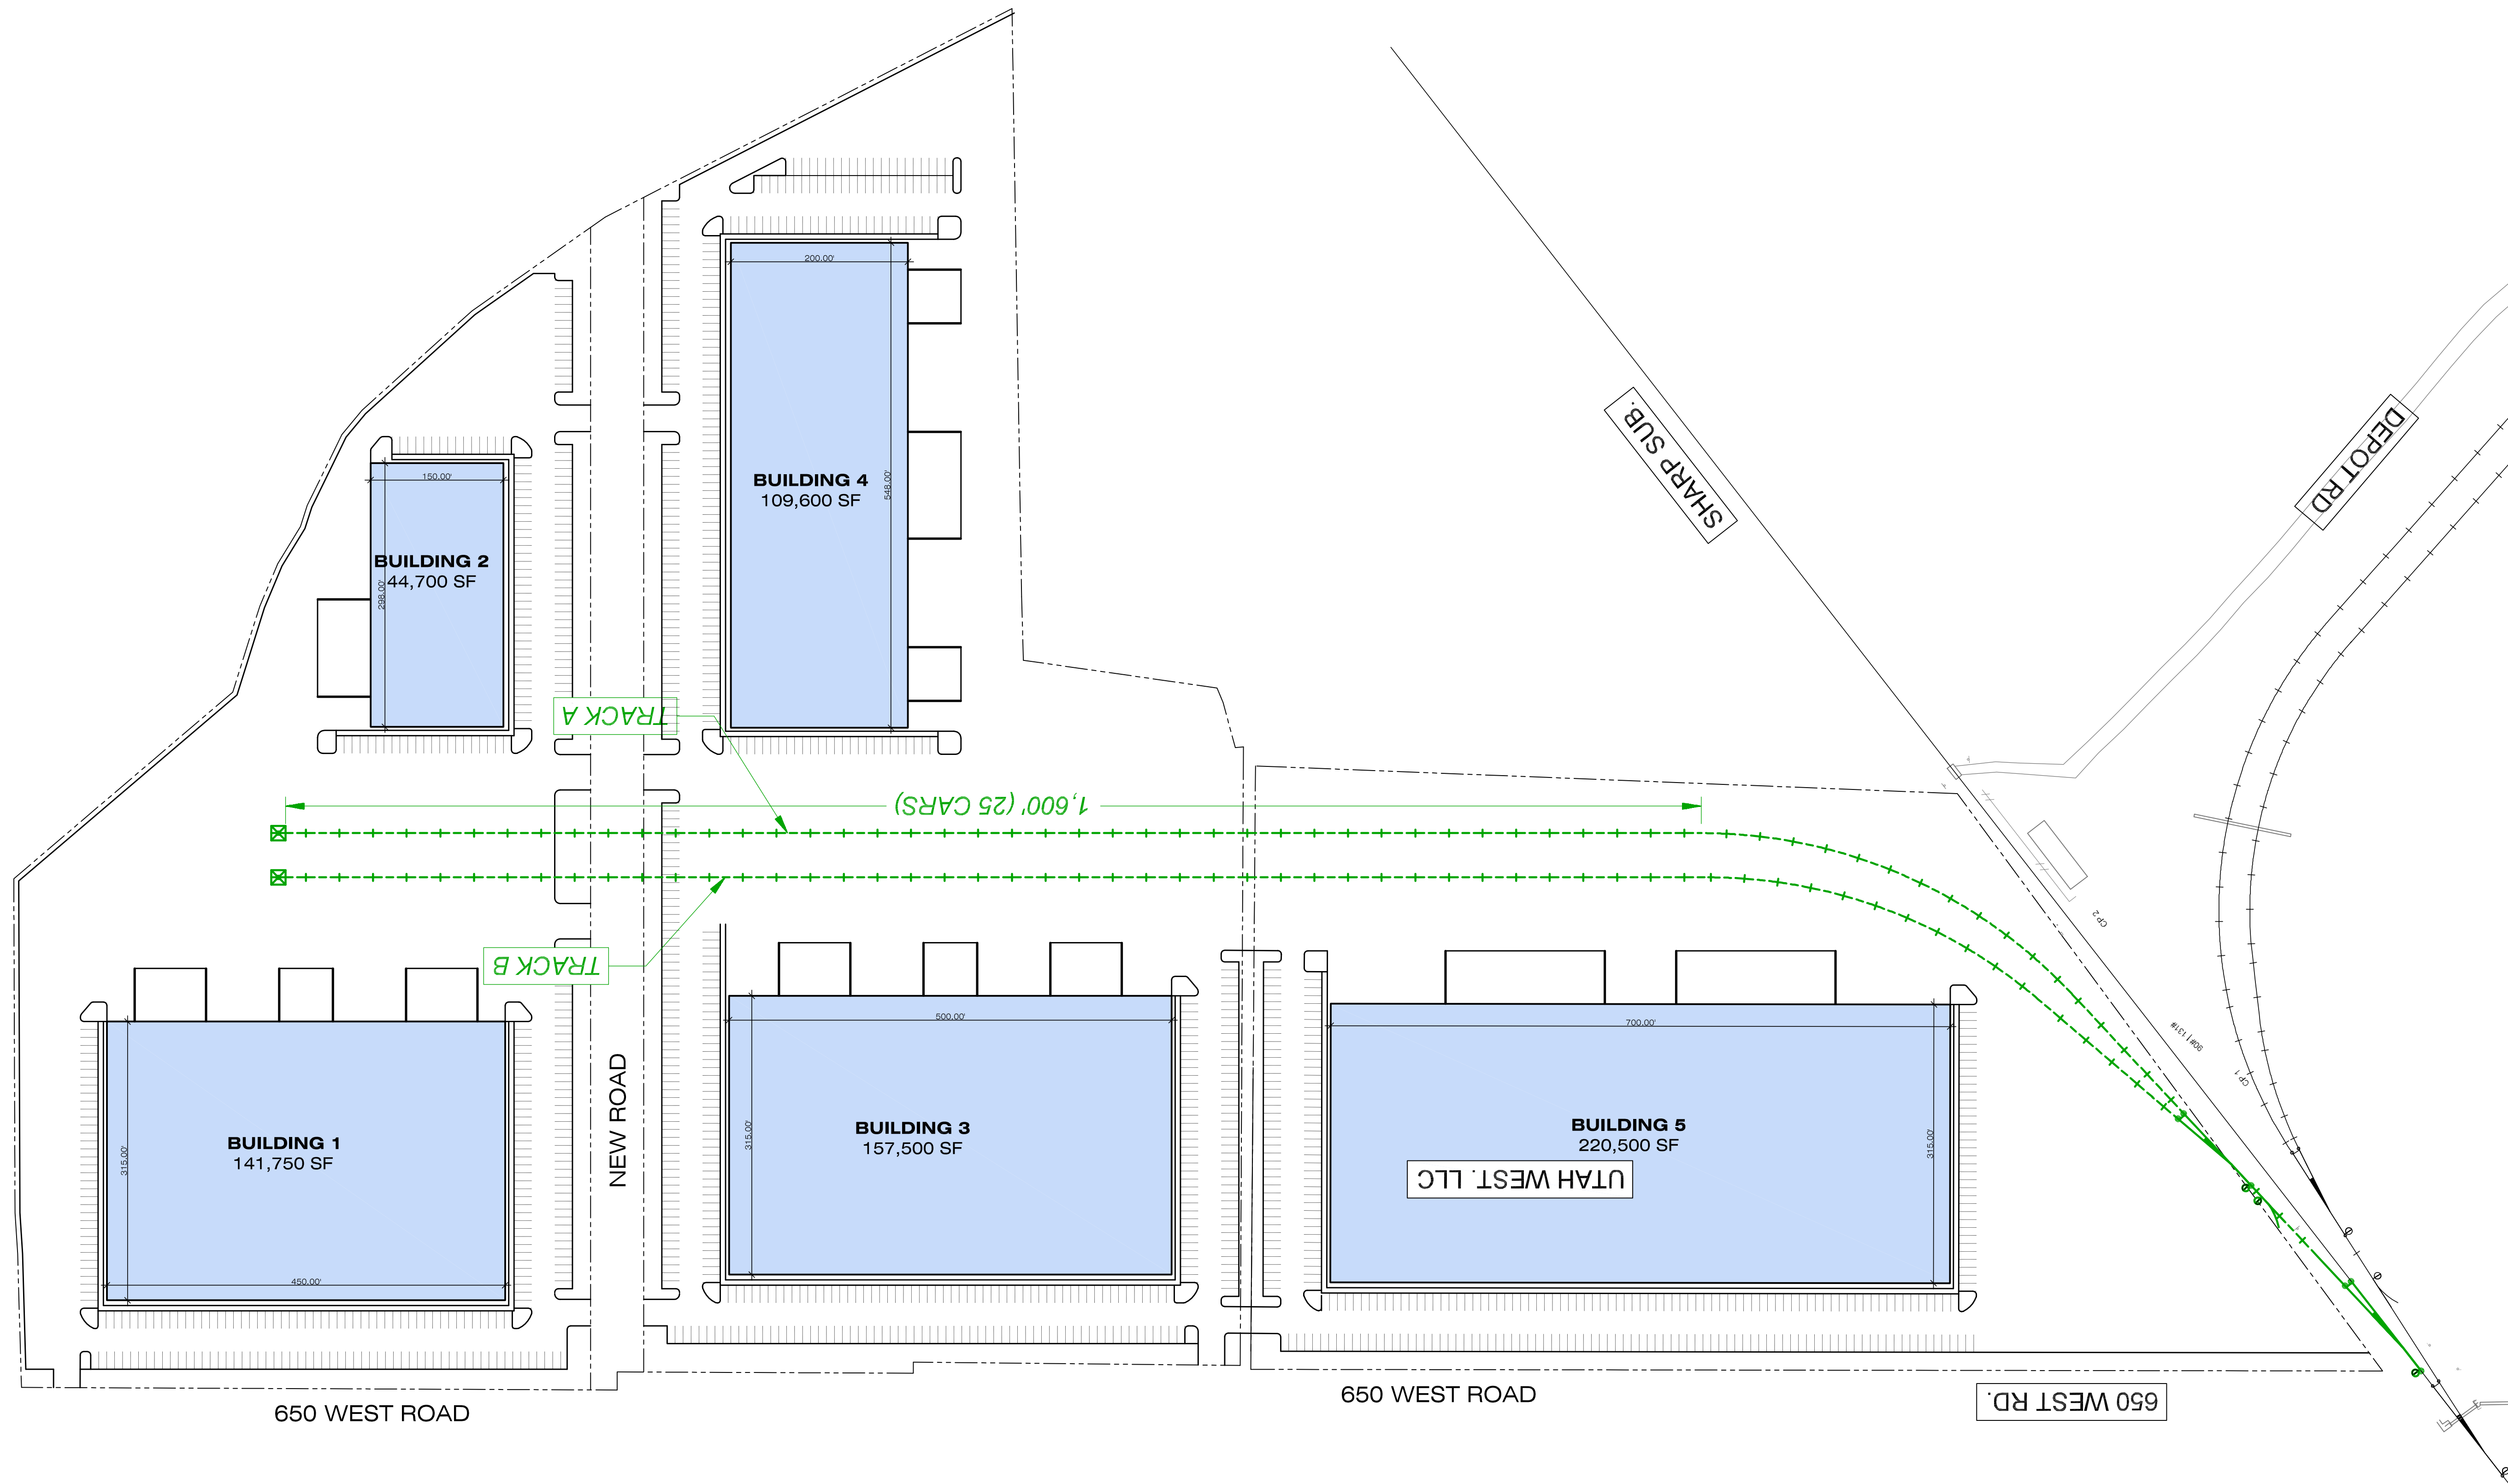

SPANISH FORK INDUSTRIAL
5525 SOUTH 650 WEST
SPANISH FORK, UTAH

SITE PLAN